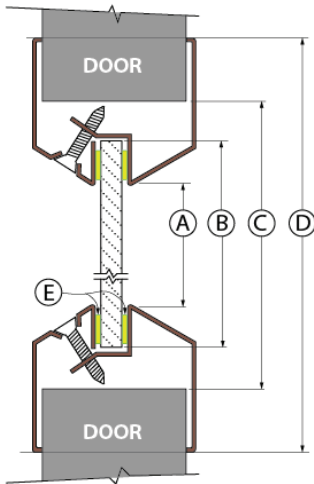

## VL SERIES, VISION LITE STANDARD PROFILE

**IN STOCK  
FOR IMMEDIATE SHIPPING**

- (A) VISIBLE LIGHT = 2" UNDER ORDER SIZE
- (B) GLASS = 1" UNDER ORDER SIZE
- (C) ORDER SIZE = DOOR CUTOUT
- (D) 1-3/8" OVER ORDER SIZE

- ▶ 20-180 Minute Fire-Rated Steel Vision Lites for <sup>3</sup>/<sub>16</sub>" to <sup>1</sup>/<sub>4</sub>" Glass
- ▶ Standard Profile Vision Lite for Fire Rated Doors
- ▶ 20 Gauge Cold Rolled Steel Frame with Single-Sided Fasteners
- ▶ Designed for use with 1 <sup>3</sup>/<sub>4</sub>" Doors Only
- ▶ Baked on Powder Coat Finish
- ▶ **Color: Standard Bronze (BZ), Gray (G), AMS Begie (AB), White (W), Sand (S), Silver (SI), Flat Black (FBK), SC Beige (SB), and Brass (BRA) Finishes Available.**
- ▶ Fasteners: # 8 x <sup>7</sup>/<sub>8</sub>" Flathead Phillips Head SMS

**Custom sizes are available. Contact Customer Service. (5" to 36" Width X 4" to 80" Height)**