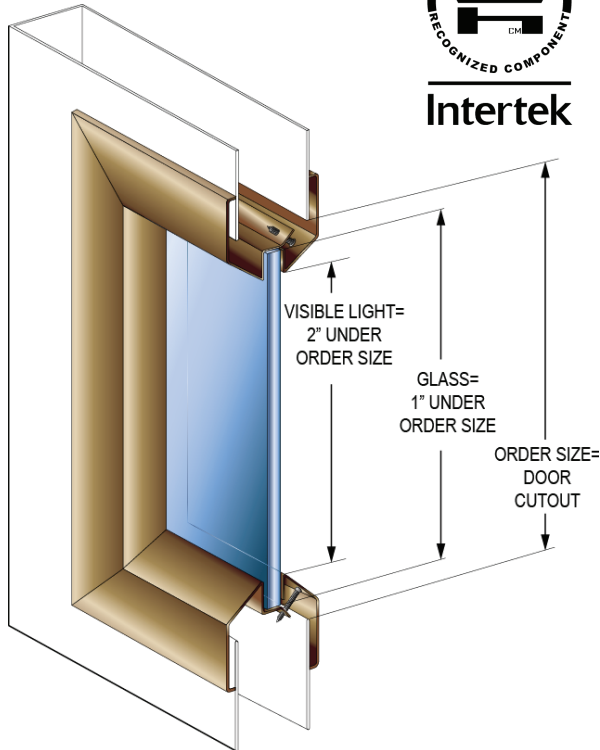

## VL SERIES, VISION LITE STANDARD PROFILE

**IN STOCK  
FOR IMMEDIATE SHIPPING**

- (A) VISIBLE LIGHT = 2" UNDER ORDER SIZE
- (B) GLASS = 1" UNDER ORDER SIZE
- (C) ORDER SIZE = DOOR CUTOUT
- (D) 1-3/8" OVER ORDER SIZE

- ▶ 20-180 Minute Fire-Rated Steel Vision Lites for <sup>3</sup>/<sub>16</sub>" to <sup>1</sup>/<sub>4</sub>" Glass
- ▶ Standard Profile Vision Lite for Fire Rated Doors
- ▶ 20 Gauge Cold Rolled Steel Frame with Single-Sided Fasteners
- ▶ Designed for use with 1 <sup>3</sup>/<sub>4</sub>" Doors Only
- ▶ Baked on Powder Coat Finish
- ▶ **Color: Standard Bronze (BZ), Gray (G), AMS Begie (AB), White (W), Sand (S), Silver (SI), Flat Black (FBK), SC Beige (SB), and Brass (BRA) Finishes Available.**
- ▶ Fasteners: # 8 x <sup>7</sup>/<sub>8</sub>" Flathead Phillips Head SMS

**Custom sizes are available. Contact Customer Service. (5" to 36" Width X 4" to 80" Height)**