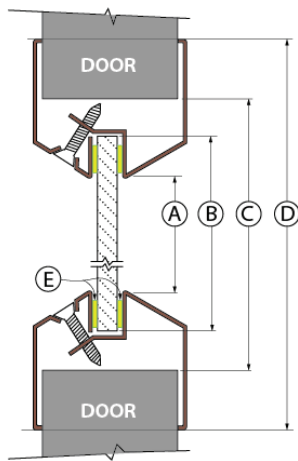

LITES

SVL SERIES, VISION LITE LOW PROFILE

**IN STOCK
FOR IMMEDIATE SHIPPING**

- ▶ 20-180 Minute Fire-Rated Steel Vision Lites for $\frac{3}{16}$ " to $\frac{1}{4}$ " Glass
- ▶ Low Profile Beveled Vision Lite for Fire Rated Doors
- ▶ 20 Gauge Cold Rolled Steel Frame with Single-Sided Fasteners
- ▶ Designed for use with 1 $\frac{3}{4}$ " Doors Only
- ▶ Baked on Powder Coat Finish
- ▶ **Color: Standard Bronze (BZ), Gray (G), AMS Begie (AB), White (W), Sand (S), Silver (SI), Flat Black (FBK), SC Beige (SB), and Brass (BRA) Finishes Available.**
- ▶ Fasteners: # 8 x $\frac{7}{8}$ " Flathead Phillips Head SMS

ITEM #	SIZE (DOOR CUTOUT) Width x Height	PCS / CTN
SVL520	5" x 20"	6
SVL535	5" x 35"	6
SVL614	6" x 14"	6
SVL624	6" x 24"	6
SVL626	6" x 26"	6
SVL627	6" x 27"	6
SVL630	6" x 30"	6
SVL636	6" x 36"	6
SVL672	6" x 72"	1
SVL722	7" x 22"	6
SVL818	8" x 18"	6
SVL830	8" x 30"	6
SVL832	8" x 32"	6
SVL836	8" x 36"	6
SVL838	8" x 38"	6
SVL1212	12" x 12"	10
SVL1818	18" x 18"	2
SVL1830	18" x 30"	2
SVL1832	18" x 32"	2
SVL2236	22" x 36"	2
SVL2424	24" x 24"	4
SVL2430	24" x 30"	4
SVL2432	24" x 32"	4
SVL2434	24" x 34"	2
SVL2436	24" x 36"	2
SVL2454	24" x 54"	1
SVL2456	24" x 56"	1
SVL2460	24" x 60"	1
SVL2464	24" x 64"	1
SVL2472	24" x 72"	1
SVL2474	24" x 74"	1
SVL3036	30" x 36"	2
DO NOT INCLUDE GLASS		
Shaded Items are Non-Fire Rated.		

- (A) VISIBLE LIGHT = 2" UNDER ORDER SIZE
- (B) GLASS = 1" UNDER ORDER SIZE
- (C) ORDER SIZE = DOOR CUTOUT
- (D) 1-3/8" OVER ORDER SIZE
- (E) GLAZING TAPE

See Lites & Louvers Intertek Certification for information on Fire Ratings.
Or visit: <http://www.cal-royal.com/pdf/litescertification.pdf>

Custom sizes are available. Contact Customer Service. (5" to 36" Width X 4" to 80" Height)