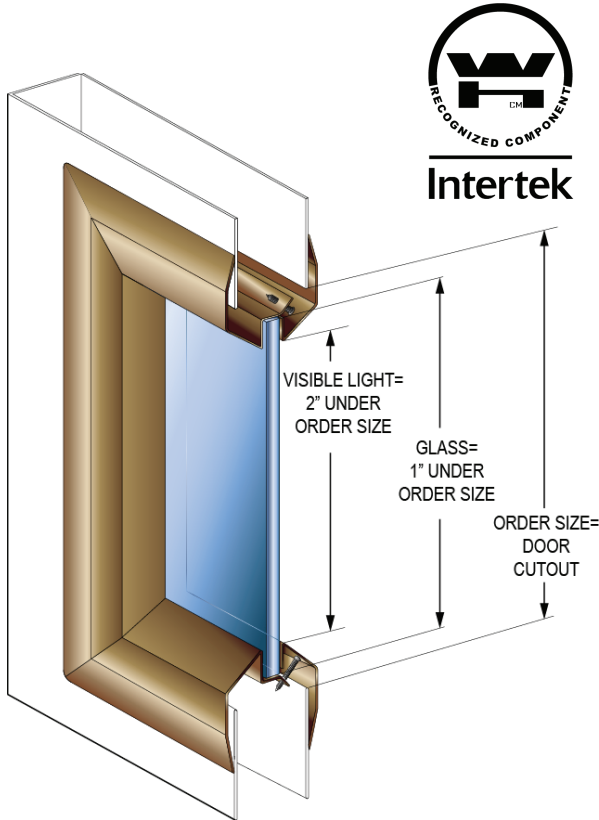

LITES

SVL SERIES, VISION LITE LOW PROFILE

**IN STOCK
FOR IMMEDIATE SHIPPING**

- ▶ 20-180 Minute Fire-Rated Steel Vision Lites for $\frac{3}{16}$ " to $\frac{1}{4}$ " Glass
- ▶ Low Profile Beveled Vision Lite for Fire Rated Doors
- ▶ 20 Gauge Cold Rolled Steel Frame with Single-Sided Fasteners
- ▶ Designed for use with 1 $\frac{3}{4}$ " Doors Only
- ▶ Baked on Powder Coat Finish
- ▶ **Color: Standard Bronze (BZ), Gray (G), AMS Begie (AB), White (W), Sand (S), Silver (SI), Flat Black (FBK), SC Beige (SB), and Brass (BRA) Finishes Available.**
- ▶ Fasteners: # 8 x $\frac{7}{8}$ " Flathead Phillips Head SMS

ITEM #	SIZE (DOOR CUTOUT) Width x Height	PCS / CTN
SVL520	5" x 20"	6
SVL535	5" x 35"	6
SVL614	6" x 14"	6
SVL624	6" x 24"	6
SVL626	6" x 26"	6
SVL627	6" x 27"	6
SVL630	6" x 30"	6
SVL636	6" x 36"	6
SVL672	6" x 72"	1
SVL722	7" x 22"	6
SVL818	8" x 18"	6
SVL830	8" x 30"	6
SVL832	8" x 32"	6
SVL836	8" x 36"	6
SVL838	8" x 38"	6
SVL1212	12" x 12"	10
SVL1818	18" x 18"	2
SVL1830	18" x 30"	2
SVL1832	18" x 32"	2
SVL2236	22" x 36"	2
SVL2424	24" x 24"	4
SVL2430	24" x 30"	4
SVL2432	24" x 32"	4
SVL2434	24" x 34"	2
SVL2436	24" x 36"	2
SVL2454	24" x 54"	1
SVL2456	24" x 56"	1
SVL2460	24" x 60"	1
SVL2464	24" x 64"	1
SVL2472	24" x 72"	1
SVL2474	24" x 74"	1
SVL3036	30" x 36"	2
DO NOT INCLUDE GLASS		
Shaded Items are Non-Fire Rated.		

- (A) VISIBLE LIGHT = 2" UNDER ORDER SIZE
- (B) GLASS = 1" UNDER ORDER SIZE
- (C) ORDER SIZE = DOOR CUTOUT
- (D) 1-3/8" OVER ORDER SIZE
- (E) GLAZING TAPE

See Lites & Louvers Intertek Certification for information on Fire Ratings.
Or visit: <http://www.cal-royal.com/pdf/litescertification.pdf>

Custom sizes are available. Contact Customer Service. (5" to 36" Width X 4" to 80" Height)