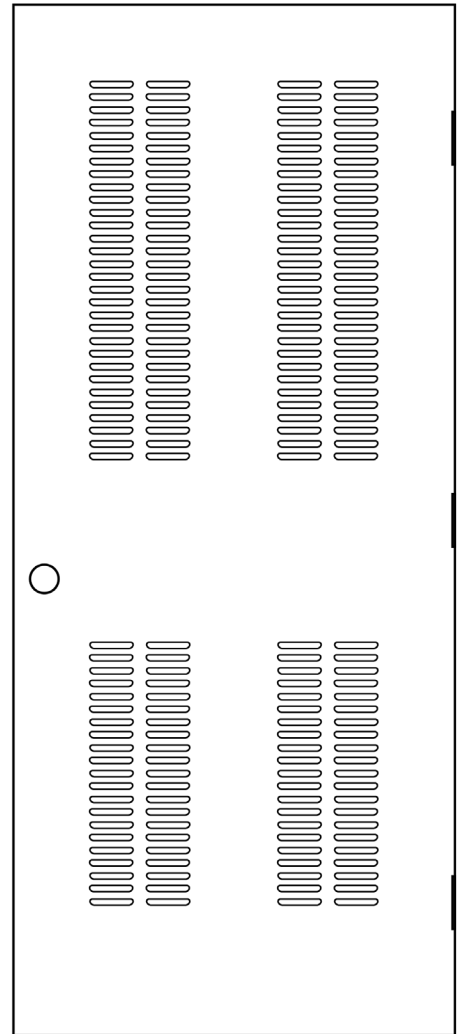

LV7000 Series Metal Louver Utility Doors

24 GAUGE GALVANIZED

HONEYCOMB CORE, NON-HANDED DESIGN

- Matches Timely's residential frame hinge and strike locations
- Reversible Residential Hinge 4" x 4", gauge .097"
- Flush Top / Inverted Bottom
- 1³/₄" door thickness
- Lock location 60" for 8'0" doors; 44" for 6'8" doors x 2³/₈" backset with 1 x 1¹/₄" square corner face plate
- Lock preparation (161) Cylindrical or Blank Reinforced (BR)
- Wood reinforced hinge locations
- Prime Paint Finish, Powder Coat
- Non-Fire Rated

ITEM#	SIZE	PREP	GAUGE
LV7001	2068	C	24
LV7005	2068	BR	
LV7010	2468	C	
LV7007	2668	C	
LV7009	2668	BR	
LV7069	21068	C	
LV7071	21068	BR	
LV7013	3068	C	
LV7024	3068	BR	
LV7051	2080	C	
LV7028	2680	C	
LV7086	21080	C	
LV7063	3080	C	