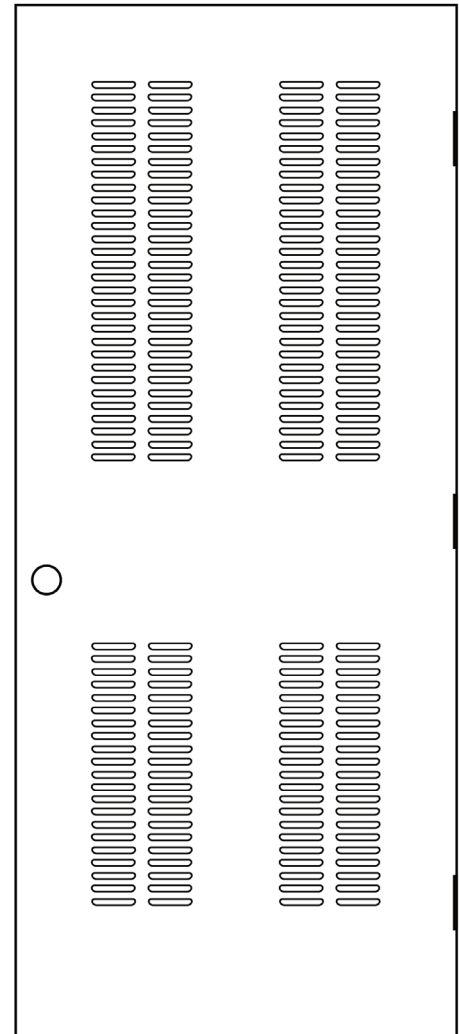

LV7000 Series Metal Louver Utility Doors

24 GAUGE HONEYCOMB CORE, NON-HANDED DESIGN

COLD ROLLED STEEL

- Matches Timely’s residential frame hinge and strike locations
- Reversible Residential Hinge 4” x 4”, gauge .097”
- Flush Top / Inverted Bottom
- 1³/₄” door thickness
- Lock location 60” for 8’0” doors; 44” for 6’8” doors x 2³/₈” backset with 1 x 1¹/₄” square corner face plate
- Lock preparation (161) Cylindrical or Blank Reinforced (BR)
- Wood reinforced hinge and lock locations
- Prime Paint Finish, Powder Coat
- Non-Fire Rated

ITEM#	SIZE	PREP	GAUGE
LV7001	2068	C	24
LV7005	2068	BR	
LV7010	2468	C	
LV7007	2668	C	
LV7009	2668	BR	
LV7069	21068	C	
LV7071	21068	BR	
LV7013	3068	C	
LV7024	3068	BR	
LV7051	2080	C	
LV7028	2680	C	
LV7086	21080	C	
LV7063	3080	C	