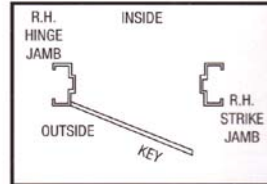

Door and Frame Handing Chart

SINGLE SWING DOORS

When door swings towards you and hinges are on right side of the door – **Door is R.H.R. / Frame is L.H.**
 When door swings inside and hinges are on right side of the door – **Door is R.H. / Frame is R.H.**

Right Hand Reverse Door (Swing Out) Left Hand Frame

Left Hand Reverse Door (Swing Out) Right Hand Frame

Right Hand Door (Swing In) Right Hand Frame

Left Hand Door (Swing In) Left Hand Frame

DOUBLE DOORS

When door leaf swing towards you and hinges are on the right side of active leaf – **Door is R.H.R Active / Frame is L.H. Active**
 When door leaf swing inside and hinges are on the right side of active leaf – **Door is R.H. Active / Frames is R.H. Active**