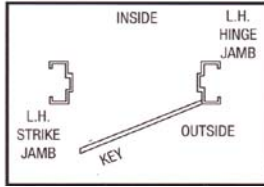

Door and Frame Handing Chart

SINGLE SWING DOORS

When door swings towards you and hinges are on right side of the door – **Door is R.H.R. / Frame is L.H.**
 When door swings inside and hinges are on right side of the door – **Door is R.H. / Frame is R.H.**

Right Hand Reverse Door (Swing Out) Left Hand Frame

Left Hand Reverse Door (Swing Out) Right Hand Frame

Right Hand Door (Swing In) Right Hand Frame

Left Hand Door (Swing In) Left Hand Frame

DOUBLE DOORS

When door leaf swing towards you and hinges are on the right side of active leaf – **Door is R.H.R Active / Frame is L.H. Active**
 When door leaf swing inside and hinges are on the right side of active leaf – **Door is R.H. Active / Frames is R.H. Active**