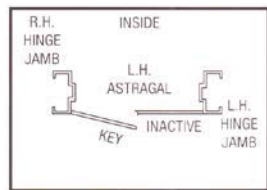

Door and Frame Handing Chart

SINGLE SWING DOORS

When door swings towards you and hinges are on right side of the door – **Door is R.H.R. / Frame is L.H.**
 When door swings inside and hinges are on right side of the door – **Door is R.H. / Frame is R.H.**

Right Hand Reverse Door (Swing Out) Left Hand Frame

Left Hand Reverse Door (Swing Out) Right Hand Frame

Right Hand Door (Swing In) Right Hand Frame

Left Hand Door (Swing In) Left Hand Frame

DOUBLE DOORS

When door leaf swing towards you and hinges are on the right side of active leaf – **Door is R.H.R Active / Frame is L.H. Active**
 When door leaf swing inside and hinges are on the right side of active leaf – **Door is R.H. Active / Frames is R.H. Active**

OUTSIDE
 Pair of Doors – R.H.R. Active (Swing Out)
 Double Door Frame L.H. Active

OUTSIDE
 Pair of Doors – L.H.R. Active (Swing Out)
 Double Door Frame R.H. Active

OUTSIDE
 Pair of Doors – R.H. Active (Swing In)
 Double Door Frame R.H. Active