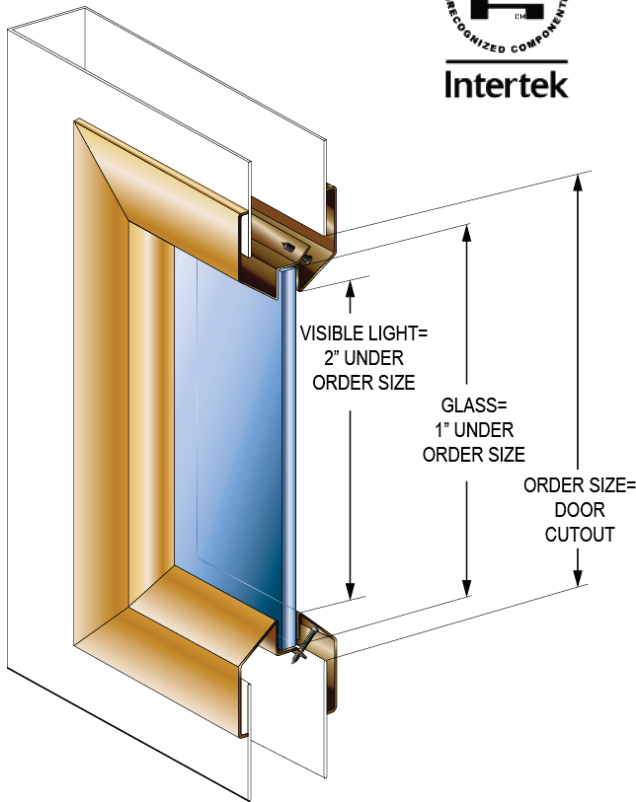

# LITES

VL SERIES, VISION LITE STANDARD PROFILE

- (A) VISIBLE LIGHT = 2" UNDER ORDER SIZE
- (B) GLASS = 1" UNDER ORDER SIZE
- (C) ORDER SIZE = DOOR CUTOUT
- (D) 1-3/8" OVER ORDER SIZE
- (E) GLAZING TAPE

- ▶ 45-180 Minute Fire Rated Steel Vision Lites for 3/16" to 1/4" Glass
- ▶ Standard Profile Vision lite for Fire Rated Doors
- ▶ Frame has Single-side Fasteners
- ▶ 20 Gauge Cold Rolled Steel
- ▶ Designed for use with 1-3/4" doors only
- ▶ Baked on powder coat finish
- ▶ Color: Standard Bronze
- ▶ Fasteners: #8 x 7/8" Flathead phillips head SMS

ITEM #	SIZE (DOOR CUTOUT) <i>Width x Height</i>	PCS/CTN
VL520	5" x 20"	6
VL535	5" x 35"	6
VL624	6" x 24"	6
VL626	6" x 26"	6
VL627	6" x 27"	6
VL630	6" x 30"	6
VL636	6" x 36"	6
VL722	7" x 22"	6
VL818	8" x 18"	6
VL830	8" x 30"	6
VL832	8" x 32"	6
VL836	8" x 36"	6
VL1010	10" X 10"	10
VL1212	12" x 12"	10
VL1414	14" x 14"	10
VL1818	18" x 18"	2
VL2020	20" x 20"	4
VL2030	20" x 30"	2
VL2424	24" x 24"	4
VL2430	24" x 30"	4
VL2432	24" x 32"	4
VL2434	24" x 34"	2
VL2436	24" x 36"	2
VL2460	24" x 60"	2
VL2464 *	24" x 64"	2