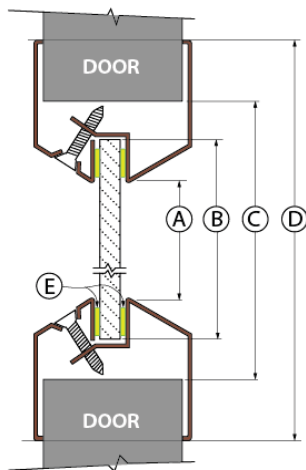

# LITES

VL SERIES, VISION LITE STANDARD PROFILE

- (A) VISIBLE LIGHT = 2" UNDER ORDER SIZE
- (B) GLASS = 1" UNDER ORDER SIZE
- (C) ORDER SIZE = DOOR CUTOUT
- (D) 1-3/8" OVER ORDER SIZE
- (E) GLAZING TAPE

- ▶ 45-180 Minute Fire Rated Steel Vision Lites for 3/16" to 1/4" Glass
- ▶ Standard Profile Vision lite for Fire Rated Doors
- ▶ Frame has Single-side Fasteners
- ▶ 20 Gauge Cold Rolled Steel
- ▶ Designed for use with 1-3/4" doors only
- ▶ Baked on powder coat finish
- ▶ Color: Standard Bronze
- ▶ Fasteners: #8 x 7/8" Flathead phillips head SMS

ITEM #	SIZE (DOOR CUTOUT) <i>Width x Height</i>	PCS/CTN
VL520	5" x 20"	6
VL535	5" x 35"	6
VL624	6" x 24"	6
VL626	6" x 26"	6
VL627	6" x 27"	6
VL630	6" x 30"	6
VL636	6" x 36"	6
VL722	7" x 22"	6
VL818	8" x 18"	6
VL830	8" x 30"	6
VL832	8" x 32"	6
VL836	8" x 36"	6
VL1010	10" X 10"	10
VL1212	12" x 12"	10
VL1414	14" x 14"	10
VL1818	18" x 18"	2
VL2020	20" x 20"	4
VL2030	20" x 30"	2
VL2424	24" x 24"	4
VL2430	24" x 30"	4
VL2432	24" x 32"	4
VL2434	24" x 34"	2
VL2436	24" x 36"	2
VL2460	24" x 60"	2
VL2464 *	24" x 64"	2