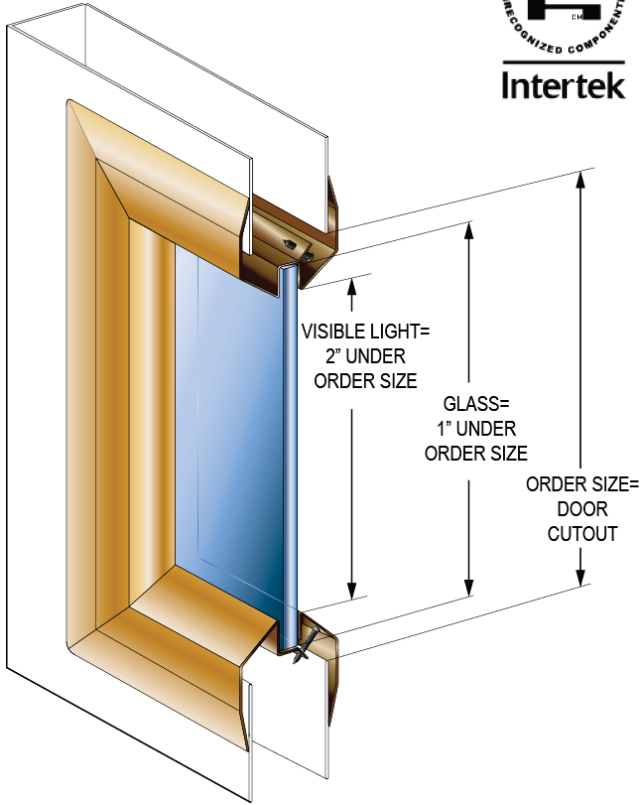

# LITES

SVL SERIES, VISION LITE LOW PROFILE

- (A) VISIBLE LIGHT = 2" UNDER ORDER SIZE
- (B) GLASS = 1" UNDER ORDER SIZE
- (C) ORDER SIZE = DOOR CUTOUT
- (D) 1-3/8" OVER ORDER SIZE
- (E) GLAZING TAPE

- ▶ 45-180 Minute Fire Rated Steel Vision Lites for 3/16" to 1/4" Glass
- ▶ Low Profile Beveled Vision lite for Fire Rated Doors
- ▶ Frame has Single-side Fasteners
- ▶ 20 Gauge Cold Rolled Steel
- ▶ Designed for use with 1-3/4" doors only
- ▶ Baked on powder coat finish
- ▶ Color: Standard Bronze
- ▶ Fasteners: #8 x 7/8" Flathead phillips head SMS

ITEM #	SIZE (DOOR CUTOUT) Width x Height	PCS/CTN
SVL520	5" x 20"	6
SVL535	5" x 35"	6
SVL614	6" x 14"	6
SVL624	6" x 24"	6
SVL626	6" x 26"	6
SVL627	6" x 27"	6
SVL630	6" x 30"	6
SVL636	6" x 36"	6
SVL722	7" x 22"	6
SVL818	8" x 18"	6
SVL830	8" x 30"	6
SVL832	8" x 32"	6
SVL836	8" x 36"	6
SVL838	8" x 38"	6
SVL1212	12" x 12"	10
SVL1818	18" x 18"	2
SVL1830	18" x 30"	2
SVL1832	18" x 32"	2
SVL2236	22" x 36"	2
SVL2424	24" x 24"	4
SVL2430	24" x 30"	4
SVL2432	24" x 32"	4
SVL2434	24" x 34"	2
SVL2436	24" x 36"	2
SVL2454	24" x 54"	2
SVL2456	24" x 56"	2
SVL2460	24" x 60"	2
SVL2464 *	24" x 64"	2
SVL3036	30" x 36"	2