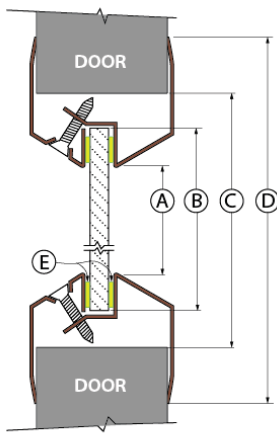

# LITES

SVL SERIES, VISION LITE LOW PROFILE

- (A) VISIBLE LIGHT = 2" UNDER ORDER SIZE
- (B) GLASS = 1" UNDER ORDER SIZE
- (C) ORDER SIZE = DOOR CUTOUT
- (D) 1-3/8" OVER ORDER SIZE
- (E) GLAZING TAPE

- ▶ 45-180 Minute Fire Rated Steel Vision Lites for 3/16" to 1/4" Glass
- ▶ Low Profile Beveled Vision lite for Fire Rated Doors
- ▶ Frame has Single-side Fasteners
- ▶ 20 Gauge Cold Rolled Steel
- ▶ Designed for use with 1-3/4" doors only
- ▶ Baked on powder coat finish
- ▶ Color: Standard Bronze
- ▶ Fasteners: #8 x 7/8" Flathead phillips head SMS

ITEM #	SIZE (DOOR CUTOUT) Width x Height	PCS/CTN
SVL520	5" x 20"	6
SVL535	5" x 35"	6
SVL614	6" x 14"	6
SVL624	6" x 24"	6
SVL626	6" x 26"	6
SVL627	6" x 27"	6
SVL630	6" x 30"	6
SVL636	6" x 36"	6
SVL722	7" x 22"	6
SVL818	8" x 18"	6
SVL830	8" x 30"	6
SVL832	8" x 32"	6
SVL836	8" x 36"	6
SVL838	8" x 38"	6
SVL1212	12" x 12"	10
SVL1818	18" x 18"	2
SVL1830	18" x 30"	2
SVL1832	18" x 32"	2
SVL2236	22" x 36"	2
SVL2424	24" x 24"	4
SVL2430	24" x 30"	4
SVL2432	24" x 32"	4
SVL2434	24" x 34"	2
SVL2436	24" x 36"	2
SVL2454	24" x 54"	2
SVL2456	24" x 56"	2
SVL2460	24" x 60"	2
SVL2464 *	24" x 64"	2
SVL3036	30" x 36"	2