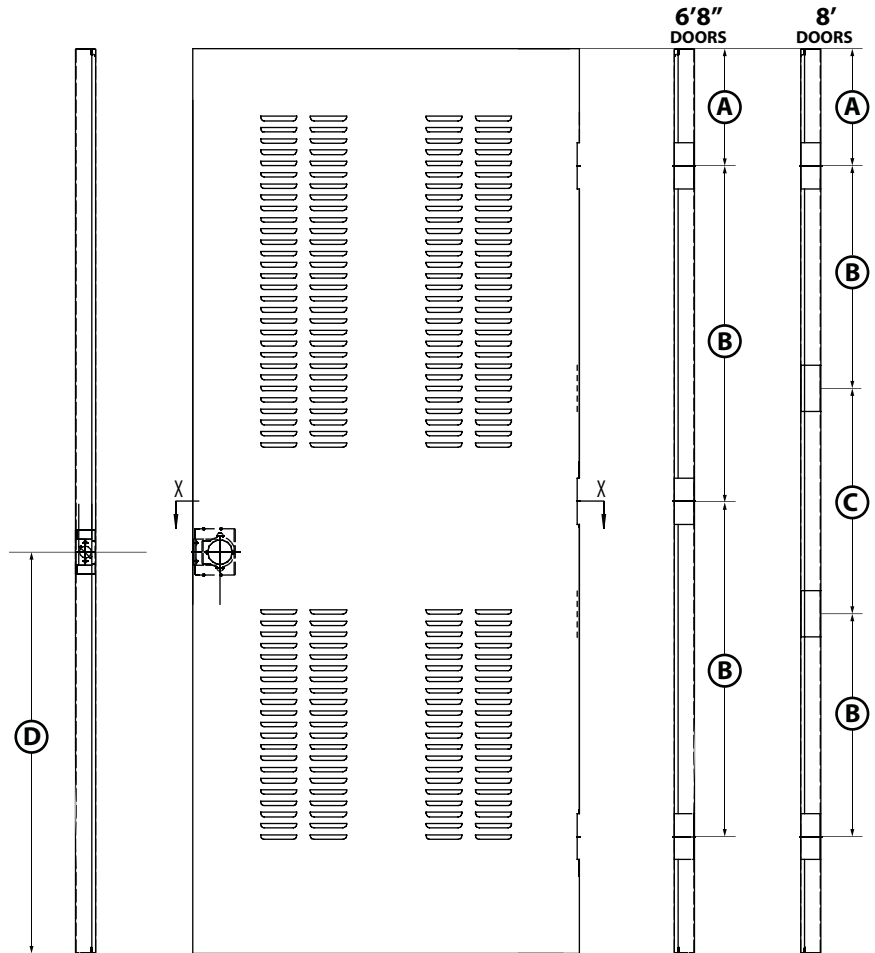

**Standard Features**

- ◆ 22-Gauge Cold Rolled Steel
- ◆ Honeycomb Core
- ◆ Non-Handed Design
- ◆ Reversible Residential Hinge  
4" x 4", gauge .097"
- ◆ Matches Timely's Residential Frame Hinge  
and Strike Locations
- ◆ Lock location 60" for 80" doors;  
44" for 6'8" doors x 2 3/8" backset  
with 1" x 1 1/4" Square Corner Face Plate
- ◆ Flush Top / Inverted Bottom
- ◆ Prime Paint Finish, Powder Coat
- ◆ Lock preparation (161) Cylindrical or  
Blank Reinforced (BR)
- ◆ Wood reinforced hinge and lock locations

**Typical Hardware Preparations**

DOOR SIZE	A	B	C	D
6'8"	10.125"	29.75"	-----	35.125"
8'	10.125"	25.0"	25.5"	35.125"