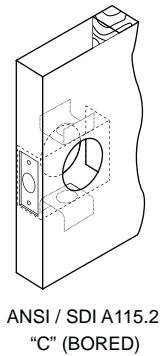

**Standard Features**

- ◆ 22-Gauge Cold Rolled Steel
- ◆ Honeycomb Core
- ◆ Non-Handed Design
- ◆ Reversible Residential Hinge  
4" x 4", gauge .097"
- ◆ Matches Timely's Residential Frame Hinge  
and Strike Locations
- ◆ Lock location 60" for 80" doors;  
44" for 6'8" doors x 2 3/8" backset  
with 1" x 1 1/4" Square Corner Face Plate
- ◆ Flush Top / Inverted Bottom
- ◆ Prime Paint Finish, Powder Coat
- ◆ Lock preparation (161) Cylindrical or  
Blank Reinforced (BR)
- ◆ Wood reinforced hinge and lock locations

**Typical Hardware Preparations**

DOOR SIZE	A	B	C	D
6'8"	10.125"	29.75"	-----	35.125"
8'	10.125"	25.0"	25.5"	35.125"